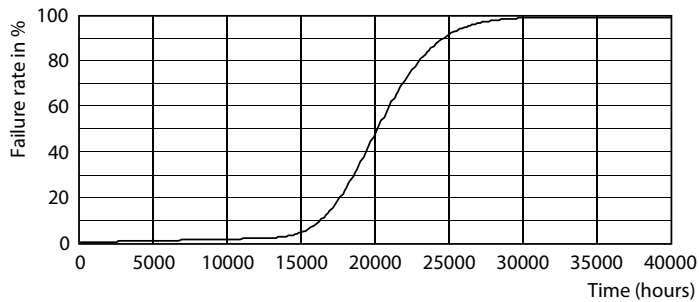

FailureRate

Life Expectancy Diagram