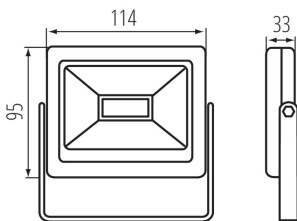

31181 GRUN v3 LED-20-B

LED floodlight

8595665311810

GENERAL DATA:

Colour: black
Place of assembly: wall mounted, ceiling mounted
Place of application: for industrial applications
Minimum distance from the illuminated object: 0,5m
Compatible with a dimmer: no
Width [mm]: 114
Height [mm]: 95
Depth [mm]: 33
Mercury content: no
Integrated LED light source: yes

TECHNICAL DATA:

Rated voltage [V]: 220-240 AC
Rated frequency [Hz]: 50
Class of protection against electric shock: I
Diode type: LED SMD
Luminous flux [lm]: 1800
Useful luminous flux of the light source Φ_{use} [lm]: 1570
Useful luminous flux of the light source Φ_{use} [lm]: in wide cone (120°)
Colour temperature: white
Correlated colour temperature [K]: 4000
Colour consistency in McAdam ellipses: ≤ 6
Colour rendering index: 80
Service life [h]: 20000
Number of on/off cycles: ≥ 15000
Ambient temperature range to which the product can be exposed: -15÷35
Enclosure material: aluminum alloy, plastic
Protective glass material: Tempered glass
Extension-arm material: steel
Connection type: Free cable ends
Wire diameter [mm²]: 1
Reflector type: symmetrical
Lamp-heating time [s]: $\leq 0,5$
Lamp-ignition time [s]: $\leq 0,5$
The fixture is movable vertically [°]: 180
IP class: 65

LOGISTIC DATA:

Packaging method: 24
Number of units in the secondary packaging: 1
Number of units in the packaging: 24
Net unit weight [g]: 242
Grammage [g]: 287.5

Length of a unit pack [cm]: 12.5
Width of a unit pack [cm]: 4.5
Height of a unit pack [cm]: 10.5
Weight of a cardboard box [kg]: 6.9
Width of a cardboard box [cm]: 27
Height of a cardboard box [cm]: 23
Length of a cardboard box [cm] : 28.5
Volume of a cardboard box [m³]: 0.017699