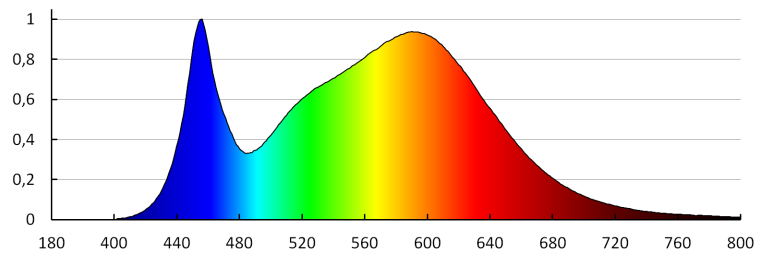

Length of a unit pack [cm]: 12.5
Width of a unit pack [cm]: 4.5
Height of a unit pack [cm]: 10.5
Weight of a cardboard box [kg]: 6.9
Width of a cardboard box [cm]: 27
Height of a cardboard box [cm]: 23
Length of a cardboard box [cm] : 28.5
Volume of a cardboard box [m³]: 0.017699

MILEDO (kat 31181) GRUN V3 LED-20-B / LDC (Polar)